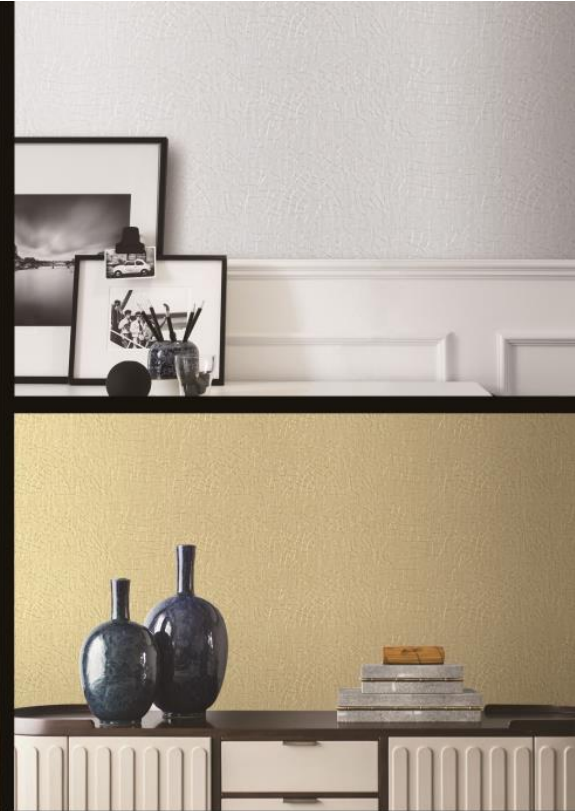

X'TREME

Nature's Facet For Wall Decoration

X'TREME

CATEGORIES

- NATURE CORK
- NATURE MICA
- GRASS CLOTH
- GLASS BEADS
- DELICIG
- MODERN MICA

NATURE CORK

NATURE CORK

NATURE MICA

NATURE MICA

GRASS CLOTH

GLASS BEADS

GLASS BEADS

DELICIGG

DELICICG

MODERN MICA

MODERN MICA